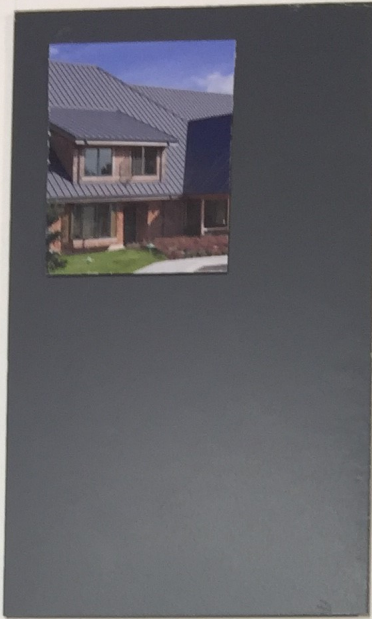

Alternate Roofing

ROOFING

Fascias & Trim Color

SIDING

Windows Color

Side Doors Color

Entry Doors Color

NORTH COUNTY FOOD BANK
278 ROWE
WHEELER, OREGON 97147